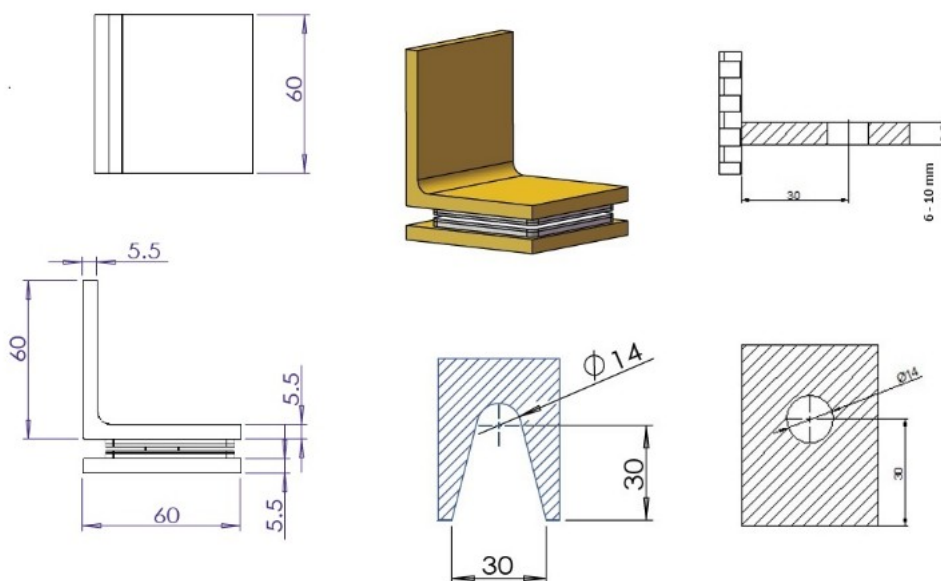

PRODUCT SHEET

Description:

Glass Clamp "Lima", 90DG, Brushed Brass, Glass/Wall, 60x60x 20,5mm, 6-10mm Glass, Wall Mounted By $\varnothing 5$ mm Screw Hole, Glass, Mounted By $\varnothing 14$ mm Drilling, Hidden Screws, Brass, Alu & SS-304 Material

Item number:

15.26.835-6

Units	Box	Carton	HS Code	Barcode
Pcs.			8302419000	
				5704866519410

SISO A/S

Mileparken 11
DK-2740 Skovlunde
Denmark
VAT: 24786013

Phone +45 45 830 900

www.siso.dk
siso@siso.dk

Danske Bank
Nytorv Branch
Copenhagen
SWIFT: DABADKKK

Account no.
4180 3112 112936
IBAN Account
DK7230003112112936